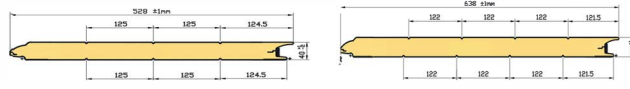

AAPSR 500
AAPSR 610

Stucco with Ribs
Gofrajlı Çizgili